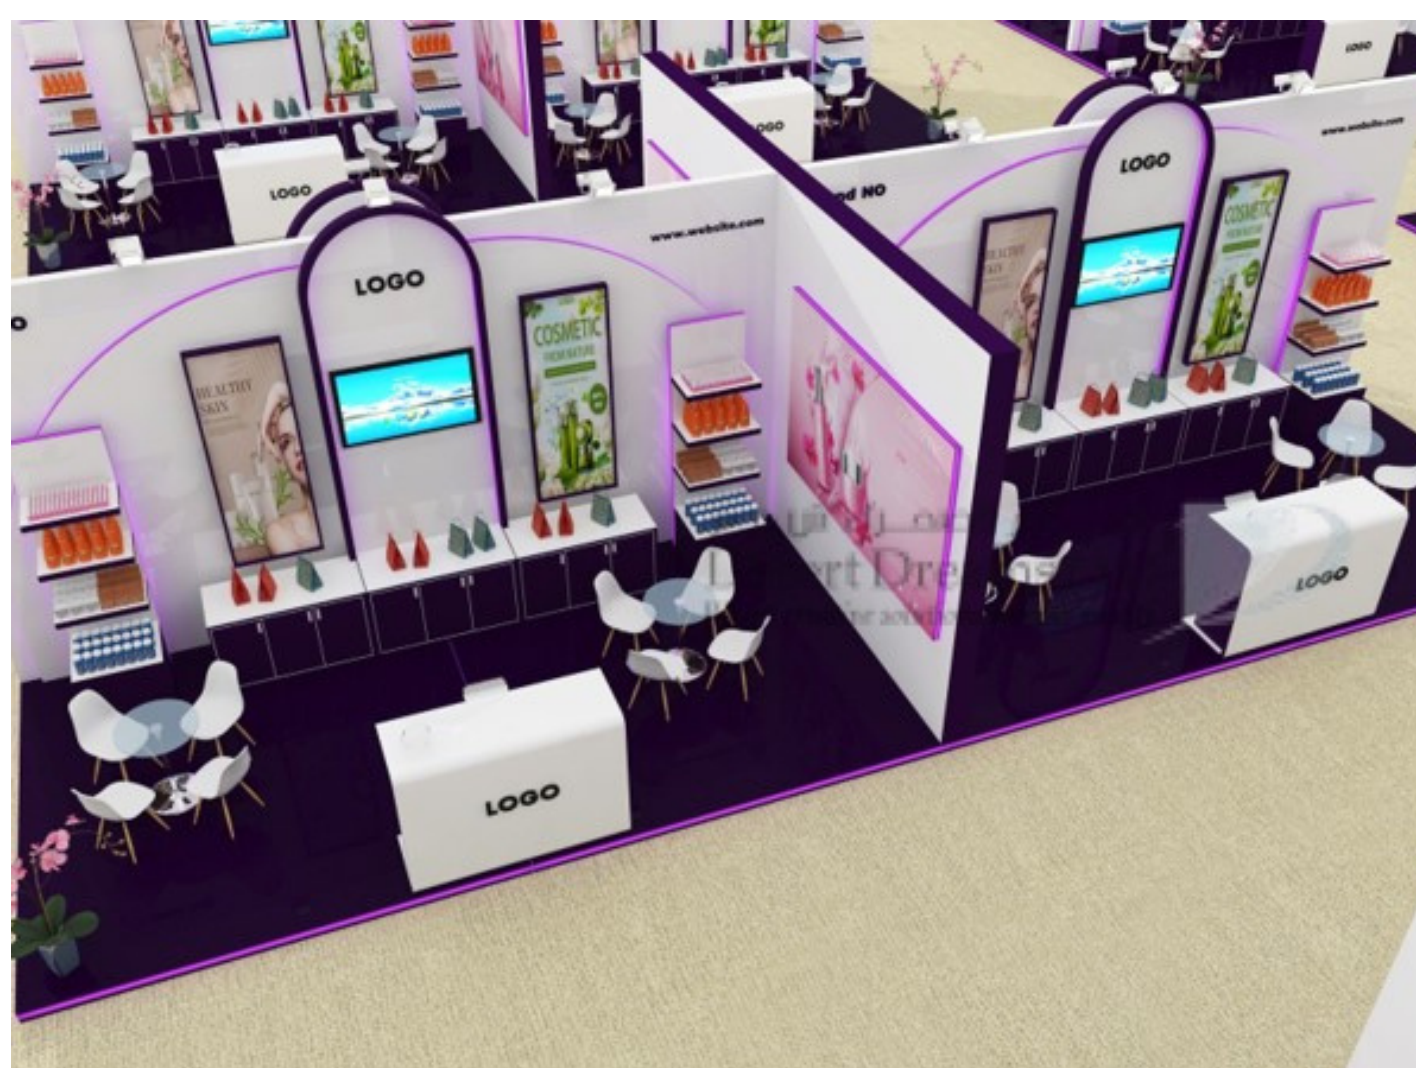

Custom-made exhibition booth with
carpet flooring, reception desk, display
rack, storage spaces, branding wall, TV,
Chairs, and Table.

9 sqm = \$1400 (Space)
+ \$1600 (Pavilion Construction)
Total : \$3000

OPTION 3

INDOOR SPACE
with shell scheme,
table and two chairs

18 sqm = \$3120

OPTION 4

Custom-made exhibition booth with
carpet flooring, reception desk, display
rack, storage spaces, branding wall, TV,
Chairs, and Table.

18 sqm = \$2600 (Space)
+ \$2200 (Pavilion Construction)
Total: \$4800

OPTION 5

Custom-made exhibition booth with
carpet flooring, reception desk, display
rack, storage spaces, branding wall, TV,
Chairs, and Table.

36 sqm = \$5700 (Space)
+ \$2400 (Pavilion Construction)
Total: \$8170

INDOOR SPACE WITHOUT SHELL SCHEME

OPTION 1

INDOOR SPACE
with a shell scheme, table, and
two chairs

9 sqm = 650 OMR

OPTION 2

Custom-made exhibition booth with
carpet flooring, reception desk, display
rack, storage spaces, branding wall, TV,
Chairs, and Table.