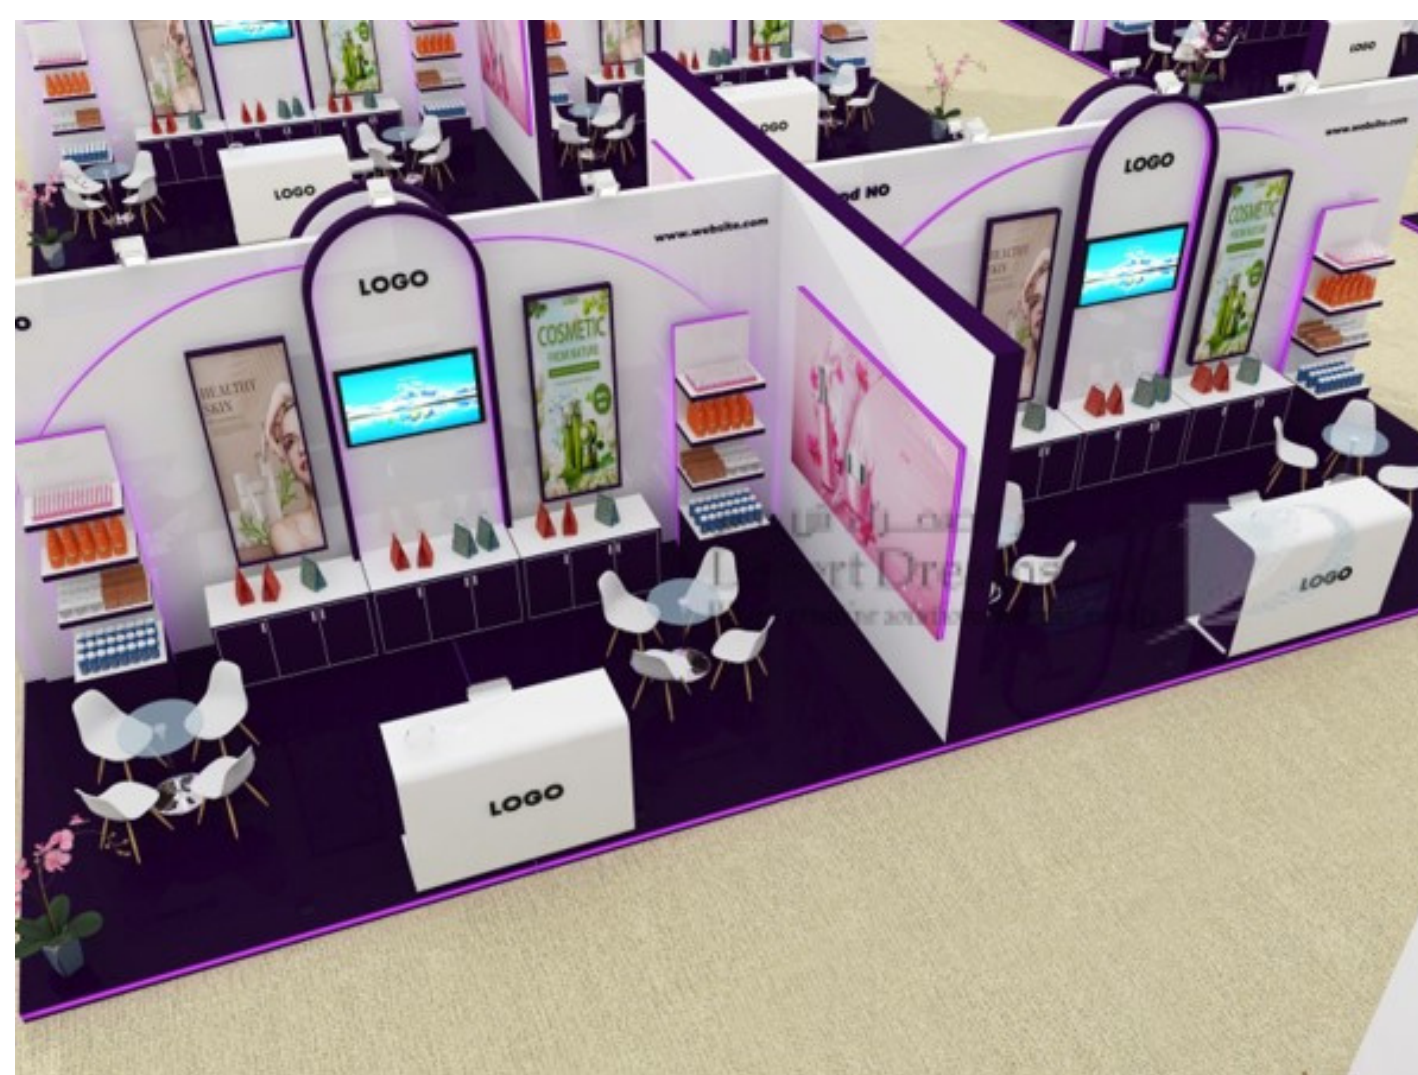

36 sqm = \$5700 (Space)
+ \$2400 (Pavilion Construction)
Total: \$8170

INDOOR SPACE WITHOUT SHELL SCHEME

OPTION 1

INDOOR SPACE
with a shell scheme, table, and
two chairs

9 sqm = 650 OMR

OPTION 2

Custom-made exhibition booth with
carpet flooring, reception desk, display
rack, storage spaces, branding wall, TV,
Chairs, and Table.

9 sqm = 550 OMR (Space)
+ 600 OMR (Pavilion Construction)
Total : 1150 OMR

OPTION 3

INDOOR SPACE
with a shell scheme,
table, and two chairs

18 sqm = 1200 OMR

OPTION 4

Custom-made exhibition booth with
carpet flooring, reception desk, display
rack, storage spaces, branding wall, TV,
Chairs, and Table.

18 sqm = 1000 OMR (Space)
+ 850 OMR (Pavilion Construction)
Total: 1850 OMR

OPTION 5

Custom-made exhibition booth with
carpet flooring, reception desk, display
rack, storage spaces, branding wall, TV,
Chairs, and Table.